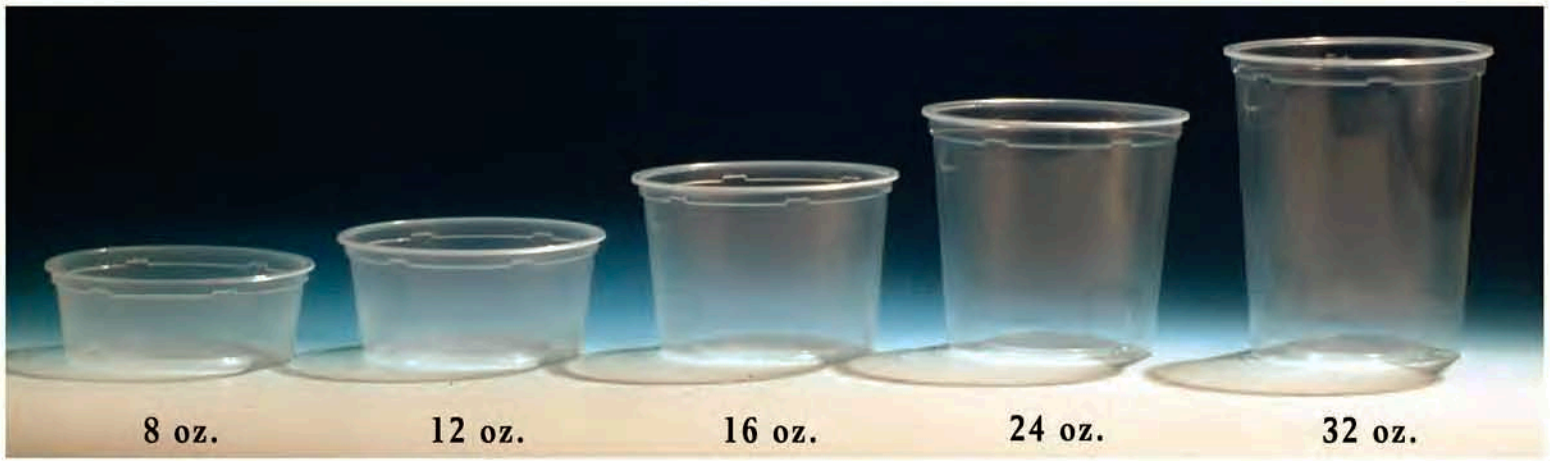

**POLAR** - WNA

**DELI CONTAINERS**

*We bring more to the table.®*

	Code #	Description	Colour	Case Pack
	382710	Deli Container (PPR) – 8 oz.	Clear	10/50
	382711	Deli Container (PPR) – 8 oz.	White	10/50
	382712	Deli Container (PPR) – 8 oz.	Black	10/50
	382713	Deli Container (PPR) – 8 oz. – Combo Pack	Clear	5/50
	382714	Deli Container (PPR) – 8 oz. – Combo Pack	White	5/50
	382715	Deli Container (PPR) – 8 oz. – Combo Pack	Black	5/50
	382720	Deli Container (PPR) – 12 oz.	Clear	10/50
	382721	Deli Container (PPR) – 12 oz.	White	10/50
	382723	Deli Container (PPR) – 12 oz.	Clear	10/50
	382724	Deli Container (PPR) – 12 oz. – Combo Pack	White	5/50
	382730	Deli Container (PPR) – 16 oz.	Clear	10/50
	382731	Deli Container (PPR) – 16 oz.	White	10/50
	382732	Deli Container (PPR) – 16 oz.	Black	10/50
	382733	Deli Container (PPR) – 16 oz. – Combo Pack	Clear	5/50
	382734	Deli Container (PPR) – 16 oz. – Combo Pack	White	5/50
	382735	Deli Container (PPR) – 16 oz. – Combo Pack	Black	5/50
	382740	Deli Container (PPR) – 16 oz. XL	Clear	10/50
	382741	Deli Container (PPR) – 16 oz. XL	White	10/50
	382743	Deli Container (PPR) – 16 oz. XL	Clear	10/50
	382744	Deli Container (PPR) – 16 oz. XL – Combo Pack	White	5/50
	382750	Deli Container (PPR) – 24 oz.	Clear	20/25
	382751	Deli Container (PPR) – 24 oz.	White	20/25
	382753	Deli Container (PPR) – 24 oz. – Combo Pack	Clear	10/25
	382754	Deli Container (PPR) – 24 oz. – Combo Pack	White	10/25
	382760	Deli Container (PPR) – 32 oz.	Clear	20/25
	382761	Deli Container (PPR) – 32 oz.	White	20/25
	382762	Deli Container (PPR) – 32 oz.	Black	20/25
	382763	Deli Container (PPR) – 32 oz. – Combo Pack	Clear	10/25
	382764	Deli Container (PPR) – 32 oz. – Combo Pack	White	10/25
	382765	Deli Container (PPR) – 32 oz. – Combo Pack	Black	10/25
	382770	Deli Container (PPR) – 32 oz. XL	Clear	20/25
	382771	Deli Container (PPR) – 32 oz. XL	White	20/25
	382773	Deli Container (PPR) – 32 oz. XL – Combo Pack	Clear	10/25
	382774	Deli Container (PPR) – 32 oz. XL – Combo Pack	White	10/25
	382790	Deli Container Lids (PPR) – For all container	Clear	10/50
	382791	Deli Container Lids (PPR) – For all container	White	10/50