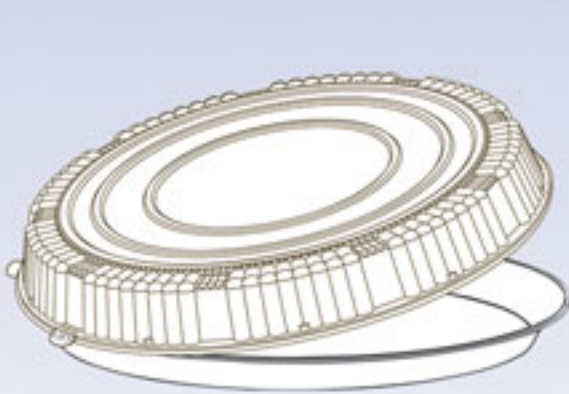

For every application. . .

We've got you covered!

Three tray styles, one universal lid.

New and improved WNA dome lids\* replace the existing round Caterline® and Checkmate™ lids with enhanced strength, quality and visual appeal.

Clear PET domes (♻️) deliver crack and crush resistance, are easy to open, and have built-in nesting to provide secure stacking and confident transport.

- Two "Press-n-Lift" tabs simplify dome lid removal without disturbing the tray contents or damaging the lid.
- Dome edge is trimmed closer to the tray edge to facilitate dome removal and prevent accidental dislodging.
- Nesting feature keep the trays from shifting during transport and functions across multiple sizes.
- Different dome heights are available to accommodate specific packaging requirements.

SINGLE STOCKING CONVENIENCE - New WNA dome lids offer greater versatility by universally fitting all three tray lines.

- Rigid Caterline® platters, compartment trays and serving bowls
- Rigid Checkmate™ platters and sectional trays
- "New" Caterline® Casuals™ platters and sectional trays

\* Patent Pending

ASSEMBLING TRAY AND DOME.  
1. On a flat, level surface with the tabs facing you, align the front of the dome on the tray.  
2. Snap the back of the dome in place.

HOW TO REMOVE YOUR DOME FROM THE TRAY.  
Grip both tabs, then press and lift.