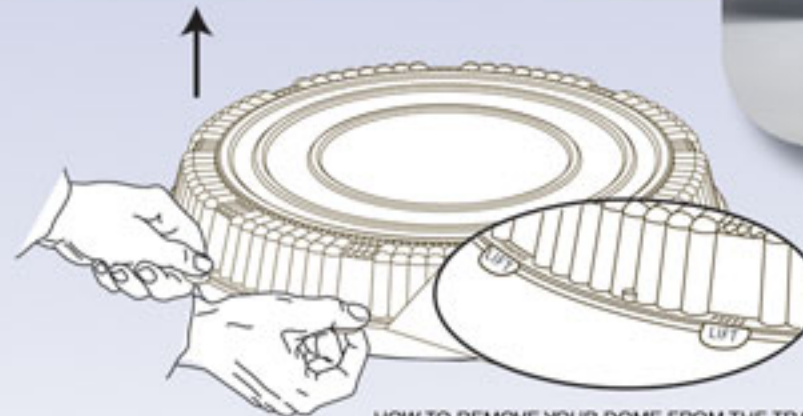

Clear PET domes (♻️) deliver crack and crush resistance, are easy to open, and have built-in nesting to provide secure stacking and confident transport.

- Two "Press-n-Lift" tabs simplify dome lid removal without disturbing the tray contents or damaging the lid.
- Dome edge is trimmed closer to the tray edge to facilitate dome removal and prevent accidental dislodging.
- Nesting feature keep the trays from shifting during transport and functions across multiple sizes.
- Different dome heights are available to accommodate specific packaging requirements.

SINGLE STOCKING CONVENIENCE - New WNA dome lids offer greater versatility by universally fitting all three tray lines.

- Rigid Caterline® platters, compartment trays and serving bowls
- Rigid Checkmate™ platters and sectional trays
- "New" Caterline® Casuals™ platters and sectional trays

\* Patent Pending

ASSEMBLING TRAY AND DOME.  
1. On a flat, level surface with the tabs facing you, align the front of the dome on the tray.  
2. Snap the back of the dome in place.

HOW TO REMOVE YOUR DOME FROM THE TRAY.  
Grip both tabs, then press and lift.

Item #	Description	Replaces	Case Pack	Case Dimensions	Case Cube	Case Weight	UCC 100 74506+
A12PETDMLO	12" Low Height Dome Lid (1.85" dome height)	A12LDM	25	13.1 x 13.1 x 9.6	0.95	3.8	54388 7
A12PETDM	12" Standard Height Dome Lid (2.75" dome height)	A712DM A912DMP A712DMP	25	13.1 x 13.1 x 10.5	1.04	4.4	54387 0
A14PETDM	14" Standard Height Dome Lid (2.75" dome height)	A714DM A914DMP	25	14.9 x 14.9 x 10.9	1.40	5.3	54389 4
A16PETDM	16" Standard Height Dome Lid (2.75" dome height)	A716DM A916DMP	25	16.9 x 16.9 x 10.5	1.74	7.0	54390 0
A16PETDMHI	16" High Dome Lid (3.55" dome height)	A716HDM A716HDMP	25	16.9 x 16.9 x 11.3	1.88	7.0	54391 7
A18PETDM	18" Standard Height Dome Lid (2.75" dome height)	A718DM A718DMP A918DMP	25	18.9 x 18.9 x 10.5	2.18	9.3	54392 4
A18PETDMHI	18" High Dome Lid (3.55" dome height)	A718HDM A718HDMP	25	18.9 x 18.9 x 11.3	2.35	9.7	54393 1